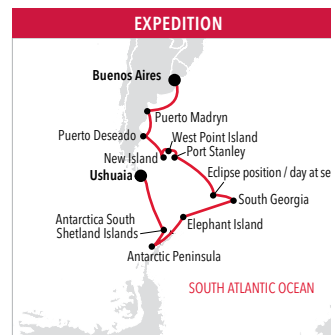

Silversea Expeditions is offering only two voyages that will experience this incredible phenomenon. Travel aboard *Silver Wind* from **Buenos Aires to Ushuaia** or aboard *Silver Cloud* on an **Ushuaia roundtrip**, and get ready to experience a very rare event, at the very end of the earth.

### BUENOS AIRES TO USHUAIA

Departure **20 NOV 2021**

Duration **22 Days**

*Silver Wind*

Voyage N. **WI211120022**

#### DAY BY DAY

DAY	
01	BUENOS AIRES
02-03	DAY AT SEA
04	PUERTO MADRYN
05	PUERTO DESEADO
06	DAY AT SEA
06	NEW ISLAND
07	WEST POINT ISLAND
08	PORT STANLEY
09-10	DAY AT SEA
11-13	SOUTH GEORGIA
14	DAY AT SEA
15	ECLIPSE POSITION 58° 1'28"S / 46° 9'56"W
16	ELEPHANT ISLAND
17-19	ANTARCTIC PENINSULA
20	SOUTH SHETLAND ISLANDS
21-22	DRAKE PASSAGE
23	USHUAIA

### USHUAIA ROUNDRIP

Departure **30 NOV 2021**

Duration **12 Days**

*Silver Cloud*

Voyage N. **E4211130011**